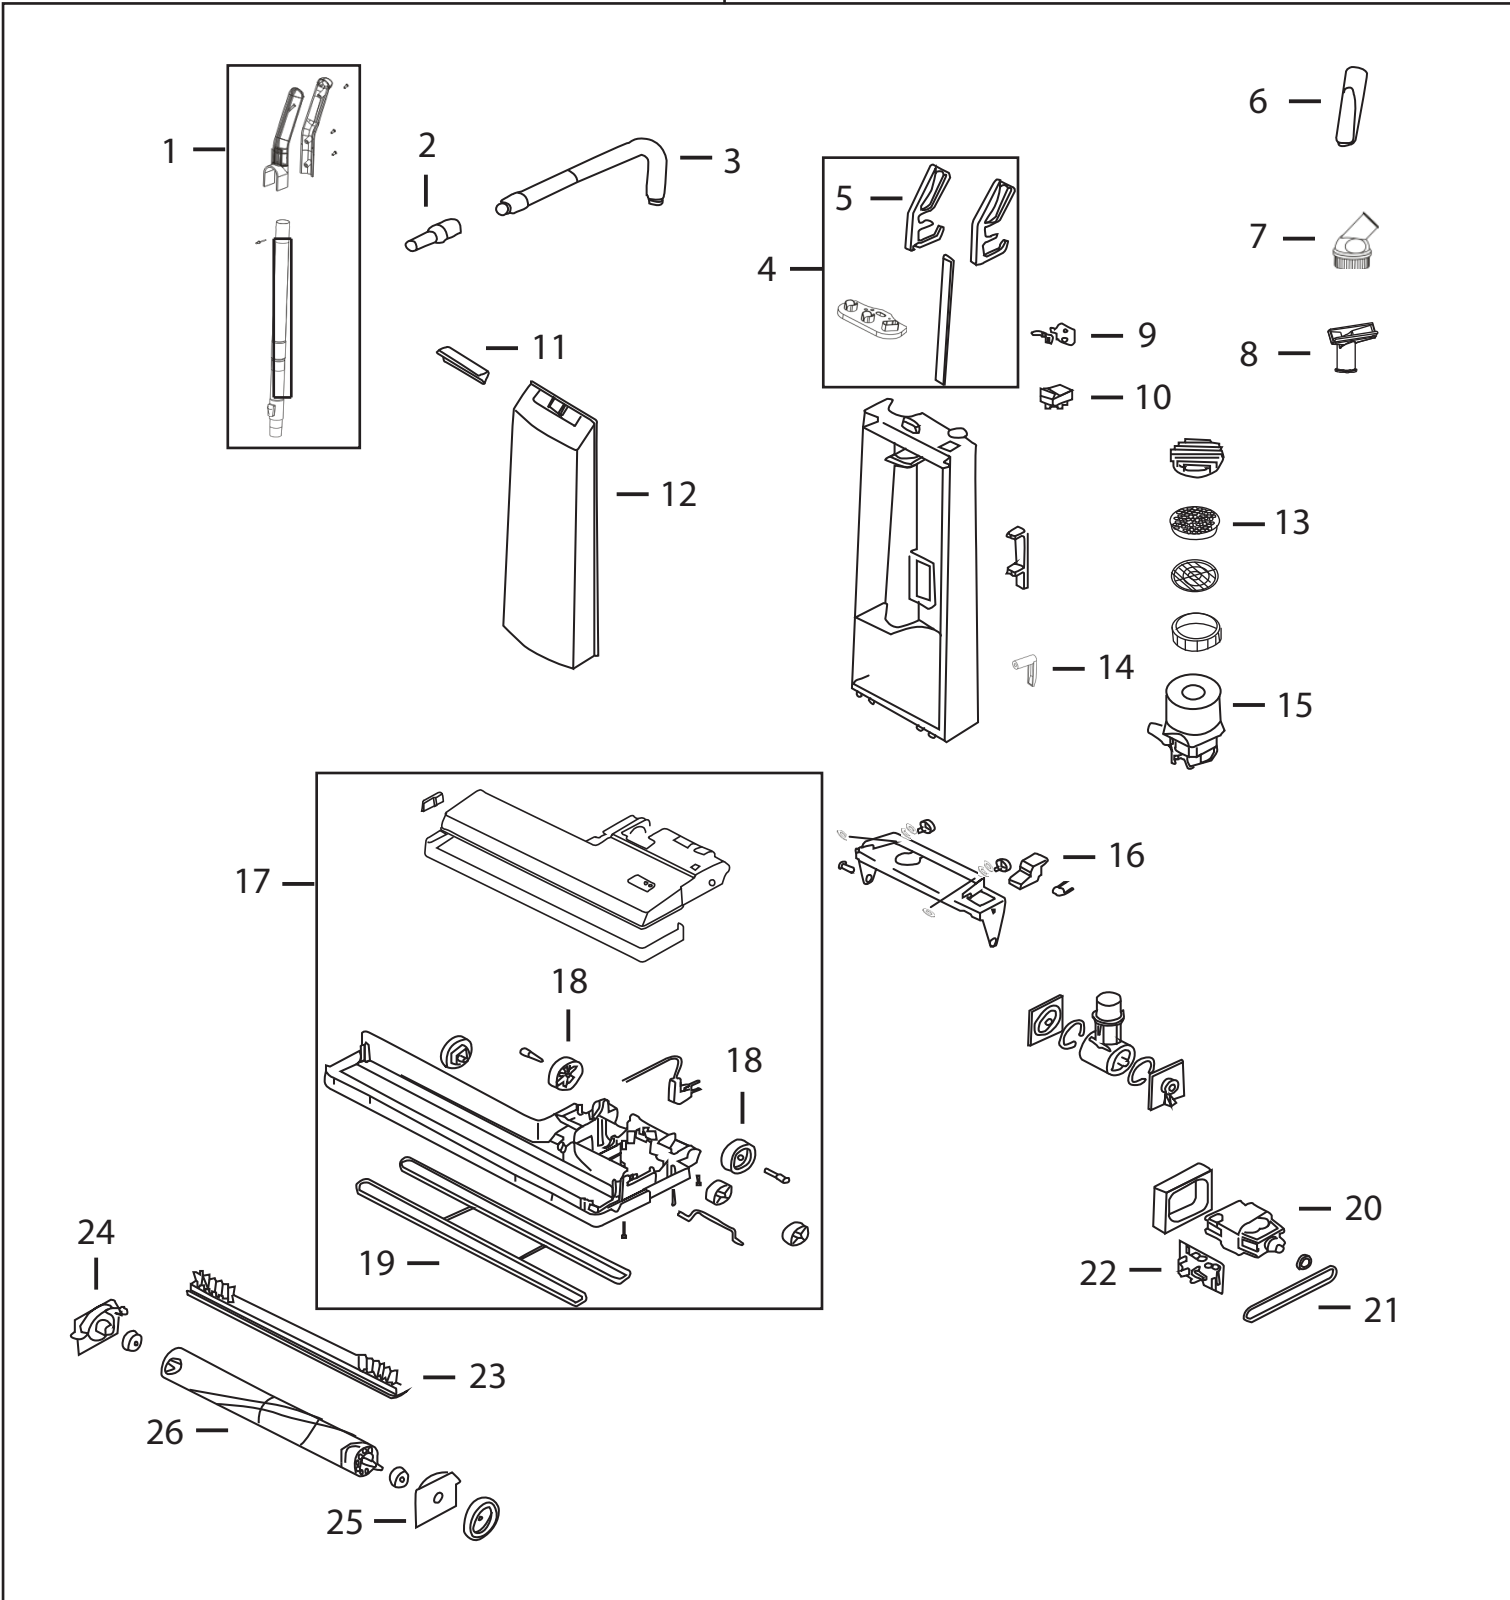

BG11

11X4

Bissell Business Ventures, Inc.

Issued: October 2011
Revised:
© 2011 BISSELL Homecare, Inc.

BISSELL Big Green Commercial BG11

Model 11X4 Hard Body Upright Extended Foot

KEY	PART NO	DESCRIPTION
1	2037762	Metal Telescoping Extension Wand
2	2031664	Hose End
3	2037764	Hose Assembly (Black)
4	2037763	Handle Assembly
5	2031660	Handle Left and Right (Black)
6	2037760	Crevice Tool
7	2037761	Dusting Brush
8	2037860	Upholstery Tool
9	2037784	Cable Restrain
10	2037821	Power Switch (Green)
11	2031669	Door Locker
12	2037776	Front Door Assembly (Green)
13	2037769	Filter Assembly
14	2037775	Cable Hook External
15	2037765	Vacuum Motor
16	2031668	Locking Pedal (Yellow)
17	2037773	Foot Assembly
18	2037768	Wheel Assembly
19	2037770	Bottom Sole Plate Screws
20	2037766	Foot Motor
21	2037771	Belt
22	2037772	Circuit Board
23	2037758	Brush Strip Pack
24	2031678	Roller Support Right (Open)
25	2031677	Roller Support Left (Closed)
26	2037745	Brush Roller Assembly UP 430 w/ Strip
XX	2037744	Paper Bag (10 pack)
XX	2037767	Cable Cord USA (Yellow)
XX	2037779	Latch Break (Black)
XX	2031661	Hose Clip w/ Lip (Black)
XX	2031662	Hose Cuff 32mm (Black)
XX	2031663	Hose Coupling w/o Seal (Black)
XX	2031665	Metal Ring Diameter 30mm
XX	2031666	3 Pole Model CSA
XX	2031667	Seal Front Door
XX	2031670	Short Left Side Screw
XX	2031671	Bearing Bus Long
XX	2031672	Front Castor Shaft Fixing Plate
XX	2037774	Thumb Screw Assembly
XX	2037778	Detent Switch
XX	2037780	Door Restrain (Green)
XX	2037777	Locking Pedal Assembly (Yellow)
XX	2031673	Rear Castor w/ Bearing Up
XX	2031674	Rear Castor Shaft 7.95mm
XX	2031675	Brush Motor
XX	2031676	Brush Driver